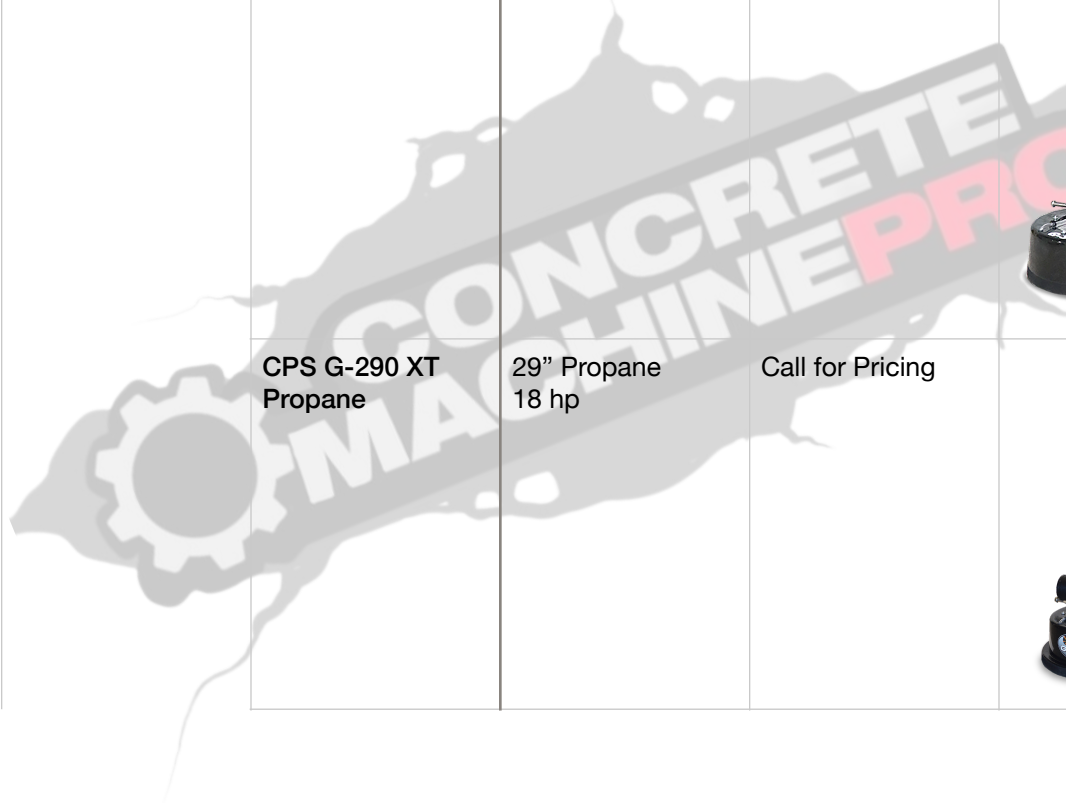

Floor Grinder Machines	Model No.	Product	Retail Price	Image
	CPS G-320 Propane	32" Propane	Call for Pricing	
	CPS G-320 Electric	32" Electric 3ph, 480 or 230v, 30 or 60amp	Call for Pricing	
	CPS G-290 XT Propane	29" Propane 18 hp	Call for Pricing